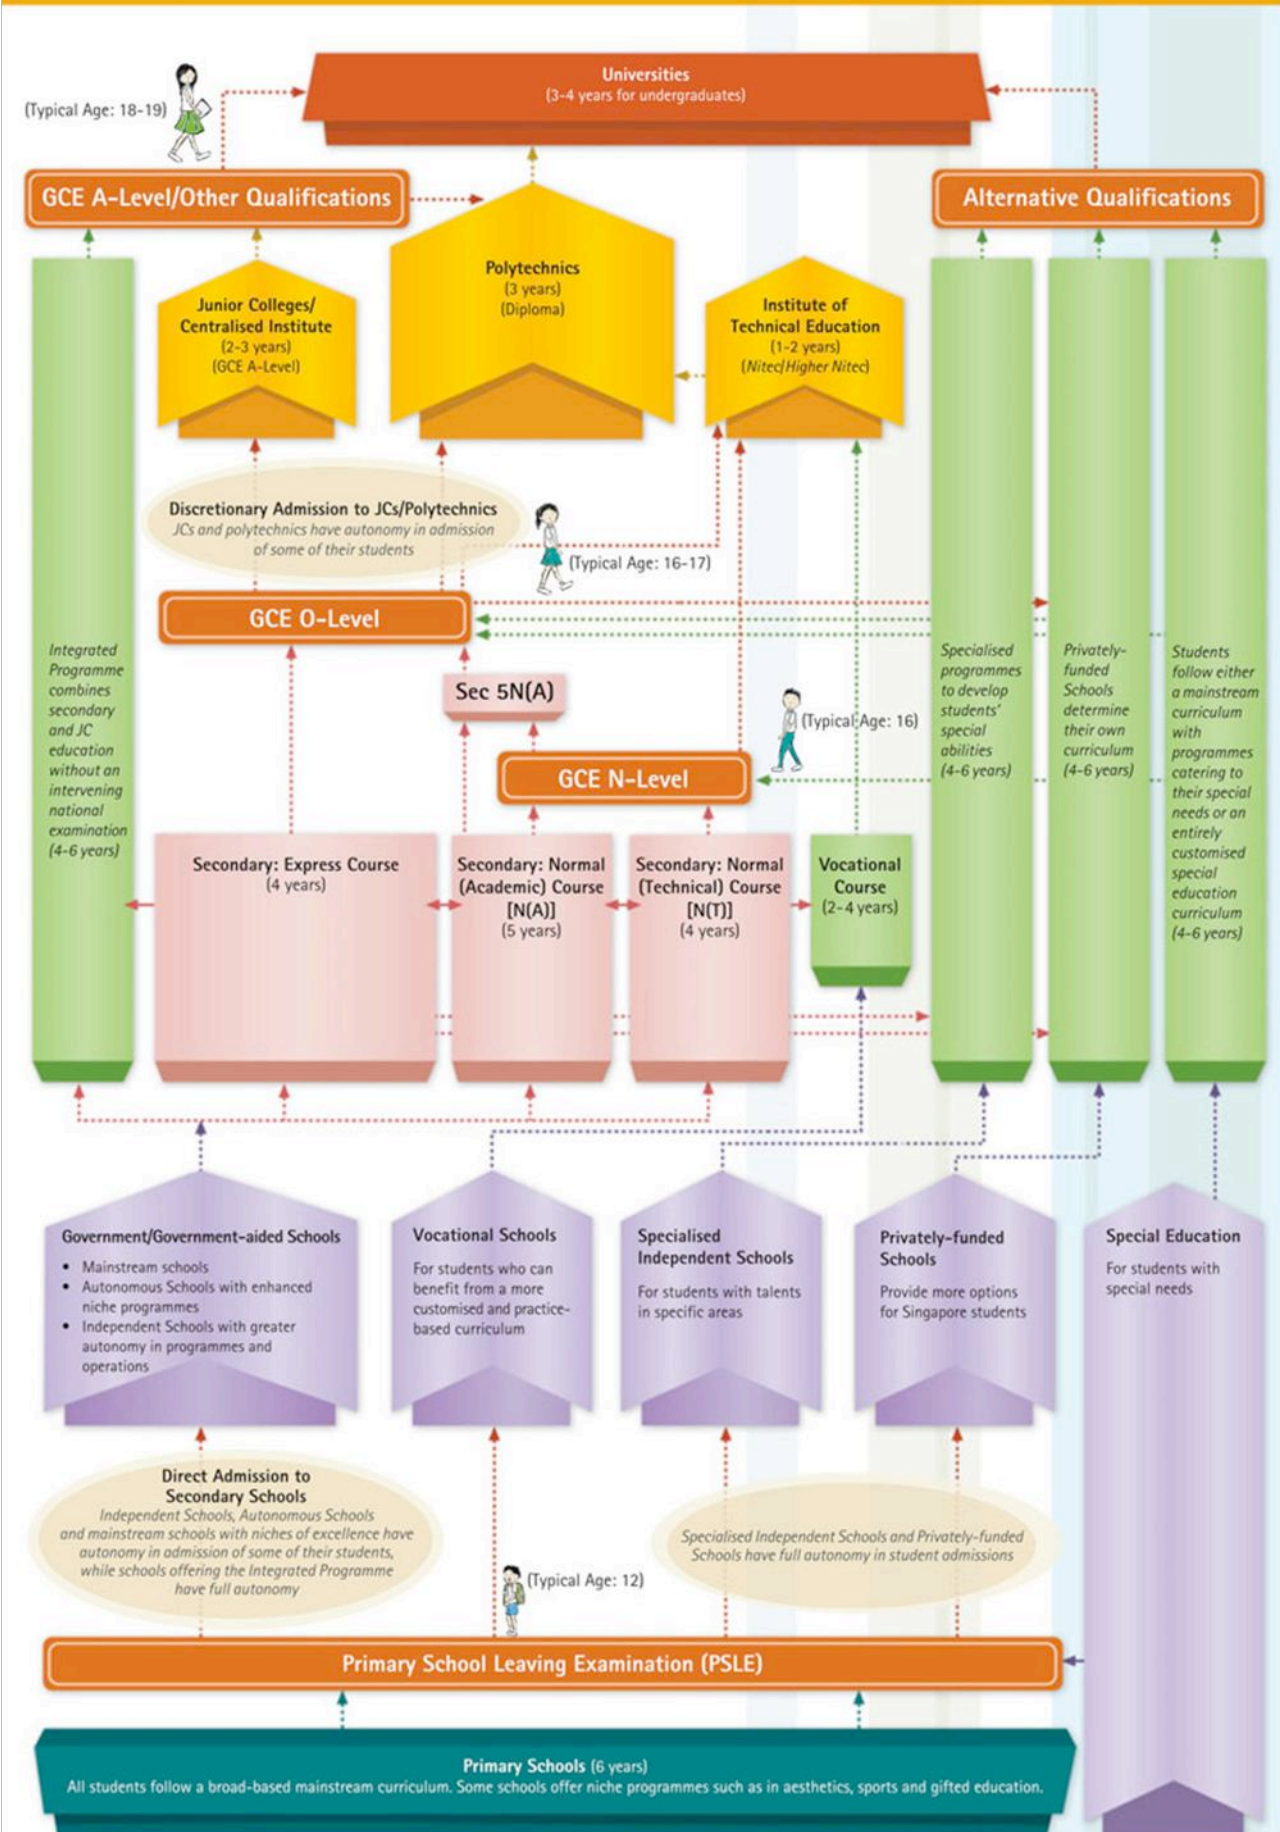

The Singapore Education Landscape

Source: www.moe.gov.sg

Local Educational System

The Singapore education system is designed to be flexible and diverse, catering to every child's abilities, interests and aptitudes so as to help each pursue their goals, stretch their faculties and expand on their strengths. The majority of students undergo the following: